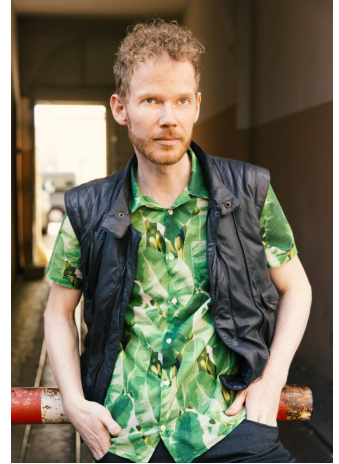

© Lucia Gerhardt 2020

© Lucia Gerhardt 2022